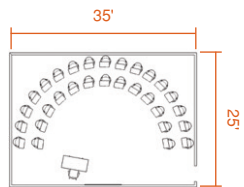

Worksurface Airtouch® | Seating node™ Rocky™

- Classrooms should better enable technology and improve users' comfort and performance.
- Airtouch easily adjusts from seated to standing height and supports the computing activities of the instructor.
- The large group discussion space is a flexible layout that supports discussion and interactive lecture. The node swivel seat allows users to easily move to engage in discussion while remaining oriented to their work.