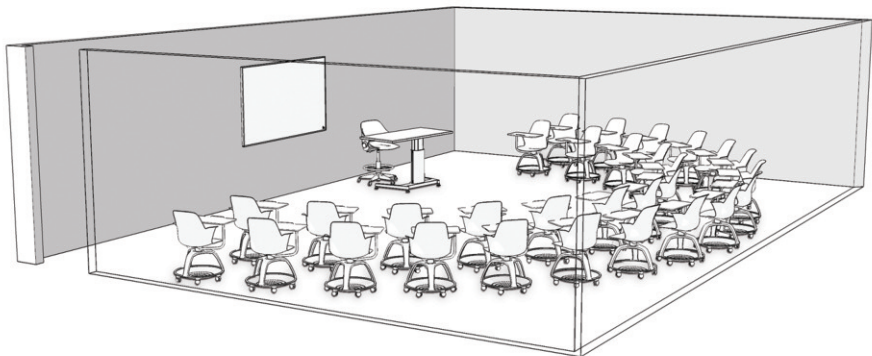

Worksurface Airtouch® | Seating node™ Rocky™

- Classrooms should better enable technology and improve users' comfort and performance.
- Airtouch easily adjusts from seated to standing height and supports the computing activities of the instructor.
- The large group discussion space is a flexible layout that supports discussion and interactive lecture. The node swivel seat allows users to easily move to engage in discussion while remaining oriented to their work.