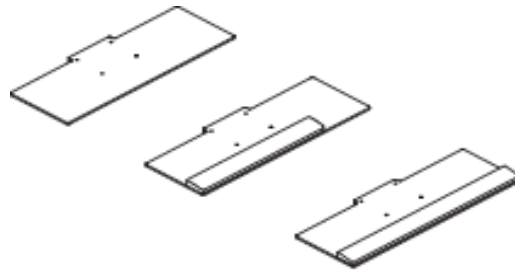

26" Platform

Style Numbers

26" Platform w/o Palm Rest	26 10 00
26" Platform, w/19" Green-Gel Palm Rest	26 10 GG
26" Platform, w/26" Green-Gel Palm Rest	26 10 26GG

Features

Right or left hand mousing
Integrated mouse retention
Available with 19" or 26" Palm Rest
Green-Gel Palm Rest is 100% recyclable

Dimensions/Weight

26 10 00	W26" x H $\frac{1}{4}$ " x D $9\frac{3}{4}$ "	4 lbs.
26 10 GG	W26" x H1" x D $9\frac{3}{4}$ "	4 lbs.
26 10 26GG	W26" x H1" x D $9\frac{3}{4}$ "	4 lbs.

Technical Specification

Knee space	26" wide
Application:	Straight
Construction:	Platform - 100% Recycled Kraft paper, Palm Rest - Urethane foam
Color:	Charcoal 7027
Warranty:	12 years