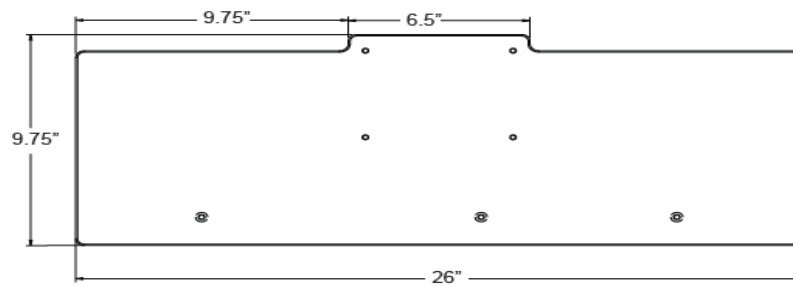

Spec Tip

Order w/o Palm Rest for use with Microsoft Natural Keyboard