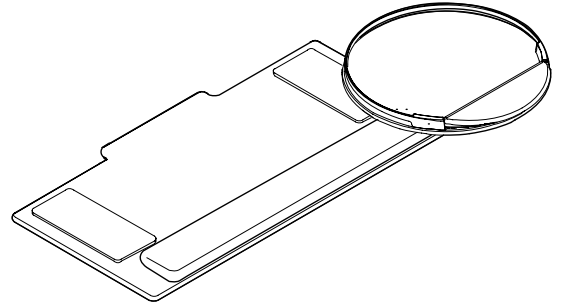

19" Articulating Mouse Keyboard Platform

Customer Needs:

A keyboard support platform that allows the user to mouse on the same horizontal plane as the keyboard and over the 10 key number pad

User Requirements:

- Mousing Surface offers 6 different height positions and can be positioned over the 10 key pad and on the same horizontal plane as keying surface
- Includes integrated wire management features
- Cradle to Cradle Certification

Product Features

Style Numbers:

- 19 AM 00 – 19" Articulating Mouse Platform, No Palm Rest
- 19 AM GG – 19" Articulating Mouse Platform, Green Gel Palm Rest

- Size: W19" H9 3/4" x D1/4" (9" Diameter compound-swivel mouse surface)
- Weight: 3.0 lbs.
- Color: Charcoal
- Construction:
 - o Platform: 100% recycled Kraft paper content
 - o Mousing surface: 100% recyclable Nylon and ABS plastic
- Application: Use in radius, diagonal or straight workstation configurations with either the Details Lift and Lock or Stella keyboard mechanisms
- Warranty: 10 years
- Requires a minimum 20" knee space
- Same-plane, swiveling, height adjustable mousing surface
- Standard fixed-height palm rest is 2" wide and covers the entire front edge of the platform
- Order without palm rest for use with MS Natural Keyboard
- Green-Gel Palm Rest is made of waterborne visco-elastic urethane and 100% recyclable
- Mousing surface features Green-Gel mousing palm rest and is also 100% recyclable
- Patent-pending integrated mouse retention/wire management