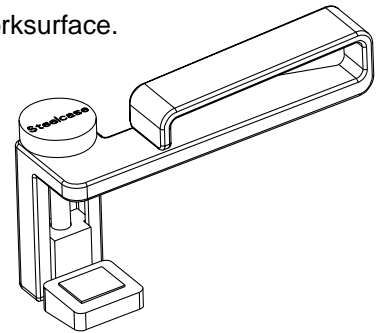

Cable Clip

Customer Needs:

Cable Clip prevents most cables from falling on the floor or behind the worksurface.

Product Features

Style Numbers:

DCCLIP – Cable Clip

- Size: W3-1/2" x H2-1/4" x D1-1/4"
- Weight: .08 lbs.
- Color: Arctic White 6009 and Sterling Dark 6059
- Construction: ABS Plastic
- Application: c-clamp
- Warranty: 10 years
- Technology, power and charging cables remain in place on top of the worksurface.
- May be clamped on any worksurface edge with a thickness of 3/4" – 1-1/4"