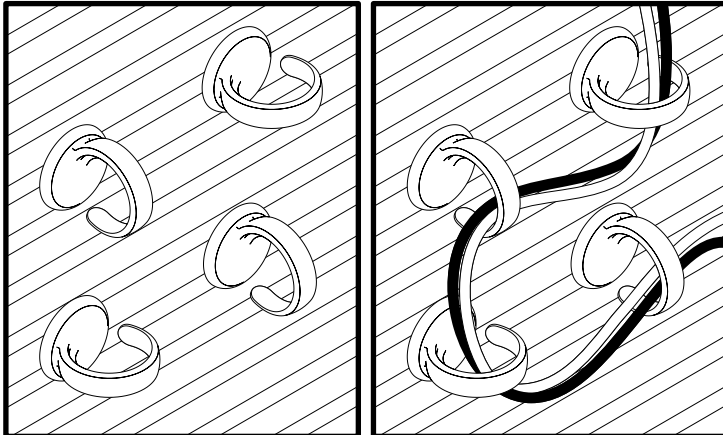

Installation Instructions

0001791 Rev A

Galilei
Cable Rings
KCR

Push Cable Rings directly into Slatwall. Cable Rings can turn at 45° angles. Route wire(s) through rings in desired fashion.

For a better day at work.™

details®

A STEELCASE COMPANY

www.details-worktools.com
P.O. Box 1967 Grand Rapids, MI 49501-1967
All rights reserved. Printed in U.S.A. 1/05

Installation Instructions

0001791 Rev A

Galilei
Cable Rings
KCR

Push Cable Rings directly into Slatwall. Cable Rings can turn at 45° angles. Route wire(s) through rings in desired fashion.

Galilei
Cable Rings
KCR

Push Cable Rings directly into Slatwall. Cable Rings can turn at 45° angles. Route wire(s) through rings in desired fashion.

For a better day at work.™

details®

A STEELCASE COMPANY

www.details-worktools.com
P.O. Box 1967 Grand Rapids, MI 49501-1967
All rights reserved. Printed in U.S.A. 1/05

Installation Instructions

0001791 Rev A

Galilei
Cable Rings
KCR

Push Cable Rings directly into Slatwall. Cable Rings can turn at 45° angles. Route wire(s) through rings in desired fashion.