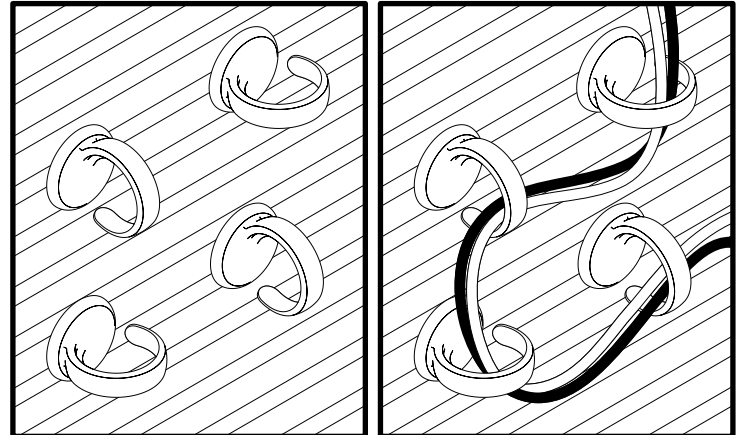

Installation Instructions

0001791 Rev A

Galilei
Cable Rings
KCR

Push Cable Rings directly into Slatwall. Cable Rings can turn at 45° angles. Route wire(s) through rings in desired fashion.

For a better day at work.™

details®

A STEELCASE COMPANY

www.details-worktools.com
P.O. Box 1967 Grand Rapids, MI 49501-1967
All rights reserved. Printed in U.S.A. 1/05

Installation Instructions

0001791 Rev A

Galilei
Cable Rings
KCR

Push Cable Rings directly into Slatwall. Cable Rings can turn at 45° angles. Route wire(s) through rings in desired fashion.

Galilei
Cable Rings
KCR

Push Cable Rings directly into Slatwall. Cable Rings can turn at 45° angles. Route wire(s) through rings in desired fashion.

For a better day at work.™

details®

A STEELCASE COMPANY

www.details-worktools.com
P.O. Box 1967 Grand Rapids, MI 49501-1967
All rights reserved. Printed in U.S.A. 1/05

Installation Instructions

0001791 Rev A

Galilei
Cable Rings
KCR

Push Cable Rings directly into Slatwall. Cable Rings can turn at 45° angles. Route wire(s) through rings in desired fashion.