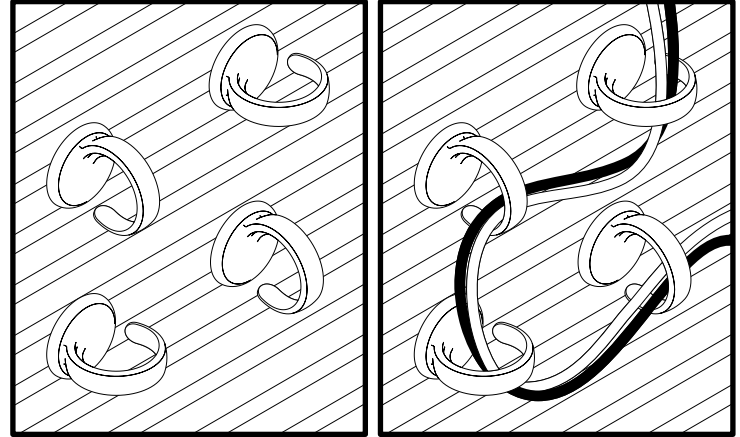

Installation Instructions

0001791 Rev A

Galilei
Cable Rings
KCR

Push Cable Rings directly into Slatwall. Cable Rings can turn at 45° angles. Route wire(s) through rings in desired fashion.

For a better day at work.™

details®

A STEELCASE COMPANY

www.details-worktools.com
P.O. Box 1967 Grand Rapids, MI 49501-1967
All rights reserved. Printed in U.S.A. 1/05

Installation Instructions

0001791 Rev A

Galilei
Cable Rings
KCR

Push Cable Rings directly into Slatwall. Cable Rings can turn at 45° angles. Route wire(s) through rings in desired fashion.

Galilei
Cable Rings
KCR

Push Cable Rings directly into Slatwall. Cable Rings can turn at 45° angles. Route wire(s) through rings in desired fashion.

For a better day at work.™

details®

A STEELCASE COMPANY

www.details-worktools.com
P.O. Box 1967 Grand Rapids, MI 49501-1967
All rights reserved. Printed in U.S.A. 1/05

Installation Instructions

0001791 Rev A

Galilei
Cable Rings
KCR

Push Cable Rings directly into Slatwall. Cable Rings can turn at 45° angles. Route wire(s) through rings in desired fashion.