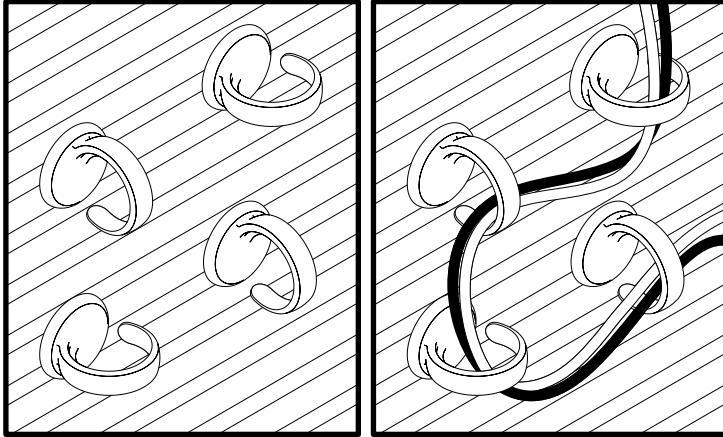

Installation Instructions

0001791 Rev A

Galilei
Cable Rings
KCR

Push Cable Rings directly into Slatwall. Cable Rings can turn at 45° angles. Route wire(s) through rings in desired fashion.

For a better day at work.™

details®

A STEELCASE COMPANY

www.details-worktools.com
P.O. Box 1967 Grand Rapids, MI 49501-1967
All rights reserved. Printed in U.S.A. 1/05

Installation Instructions

0001791 Rev A

Galilei
Cable Rings
KCR

Push Cable Rings directly into Slatwall. Cable Rings can turn at 45° angles. Route wire(s) through rings in desired fashion.

Galilei
Cable Rings
KCR

Push Cable Rings directly into Slatwall. Cable Rings can turn at 45° angles. Route wire(s) through rings in desired fashion.

For a better day at work.™

details®

A STEELCASE COMPANY

www.details-worktools.com
P.O. Box 1967 Grand Rapids, MI 49501-1967
All rights reserved. Printed in U.S.A. 1/05

Installation Instructions

0001791 Rev A

Galilei
Cable Rings
KCR

Push Cable Rings directly into Slatwall. Cable Rings can turn at 45° angles. Route wire(s) through rings in desired fashion.