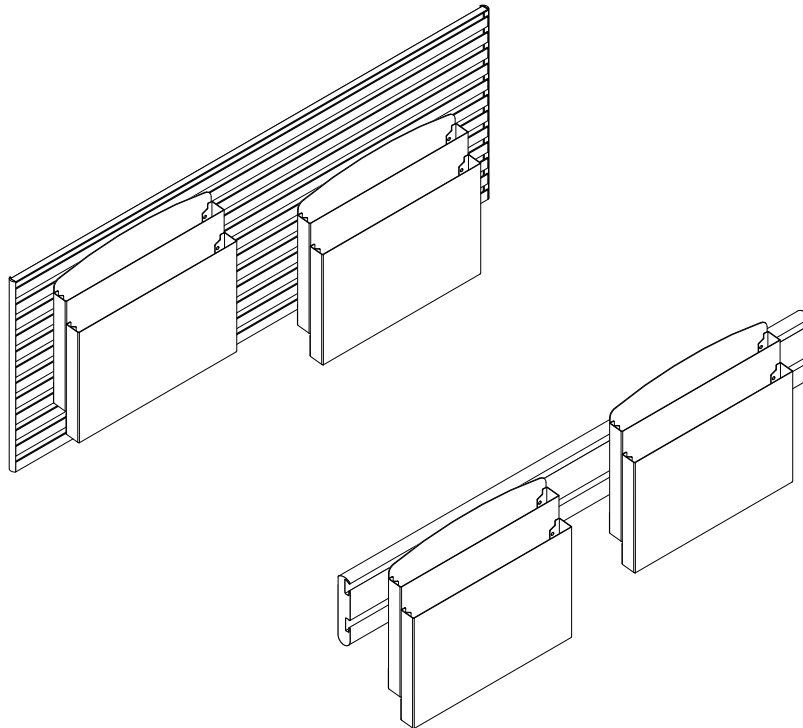

003861D Rev A

Installation Instructions

Chart Holder
HCCHT

Select desired height and hook
into Slatwall or SlatRail.

For a better day at work.™

details®

A STEELCASE COMPANY

www.details-worktools.com
P.O. Box 1967 Grand Rapids, MI 49501-1967
All rights reserved. Printed in U.S.A. 1/05