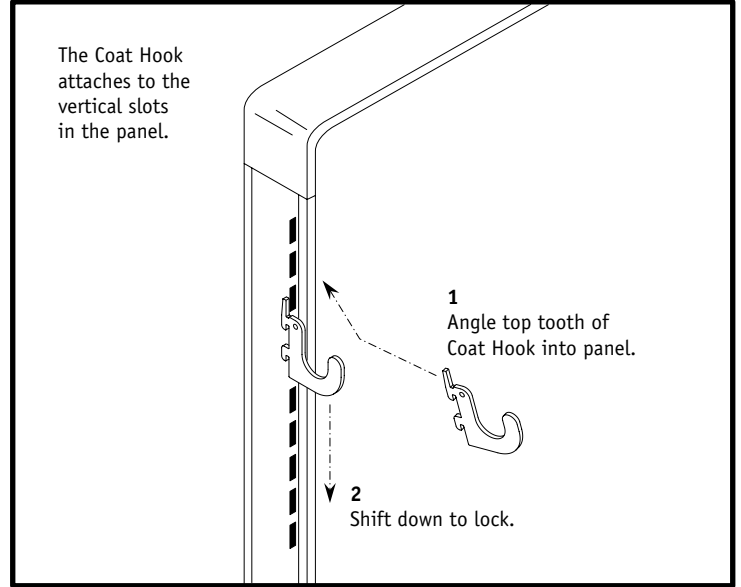

Installation Instructions

157335 Rev A

Coat Hook
WCH

For a better day at work.™

details®

A STEELCASE COMPANY

www.details-worktools.com
P.O. Box 1967 Grand Rapids, MI 49501-1967
All rights reserved. Printed in U.S.A. 1/05