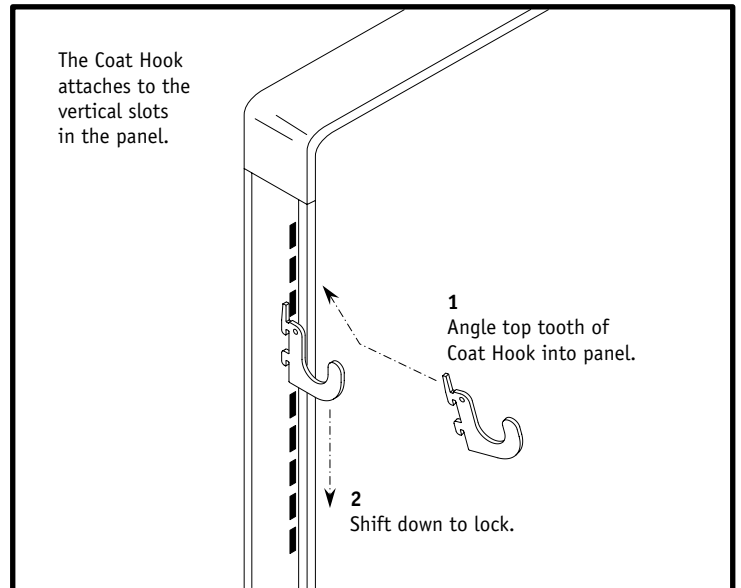

Installation Instructions

157335 Rev A

Coat Hook
WCH

For a better day at work.™

details®

A STEELCASE COMPANY

www.details-worktools.com
P.O. Box 1967 Grand Rapids, MI 49501-1967
All rights reserved. Printed in U.S.A. 1/05