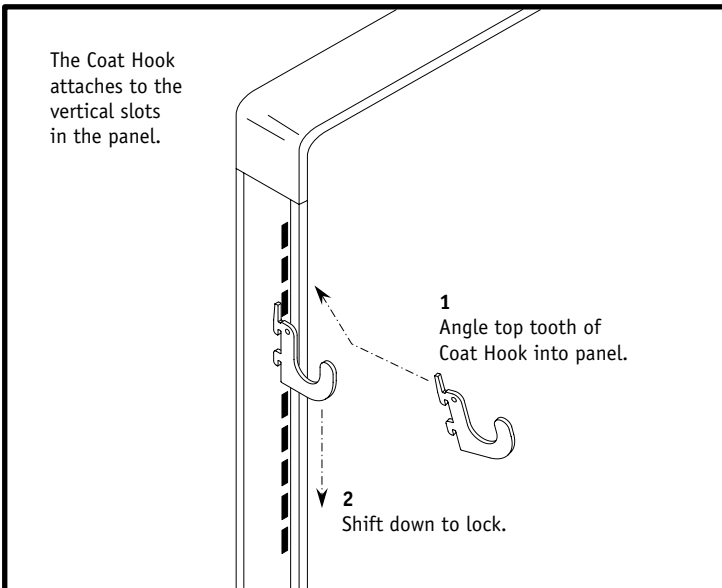

Installation Instructions

157335 Rev A

Coat Hook
WCH

For a better day at work.™

details®

A STEELCASE COMPANY

www.details-worktools.com
P.O. Box 1967 Grand Rapids, MI 49501-1967
All rights reserved. Printed in U.S.A. 1/05