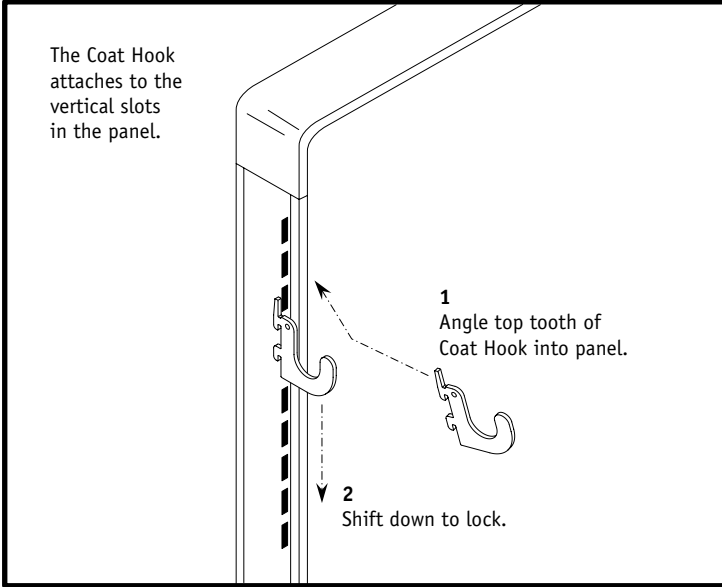

Installation Instructions

157335 Rev A

Coat Hook
WCH

For a better day at work.™

details®

A STEELCASE COMPANY

www.details-worktools.com
P.O. Box 1967 Grand Rapids, MI 49501-1967
All rights reserved. Printed in U.S.A. 1/05