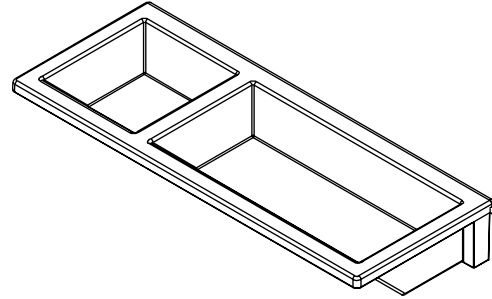

Double Square Dish

Customer Needs:

Compact storage to hold the little things that clutter up the desktop and drawers.

Product Features

Style Numbers:

WSQS – Double Square Dish

- Size: W9- $\frac{3}{4}$ " x H3-1- $\frac{1}{2}$ " x D4"
 - One small section: W2- $\frac{5}{8}$ " x D2- $\frac{7}{8}$ "
 - One large section: W5- $\frac{7}{8}$ " x D2- $\frac{7}{8}$ "
- Weight: 0.5 lbs.
- Color: Amber, Arctic White, Black, Frost or Rain
- Construction:
 - Translucent: Injection-molded engineering resin for quality and durability.
 - Opaque (Arctic White and Black): Injection-molded ABS plastic for quality & durability.
- Application: Slatwall, SlatRail
- Keeps small, frequently used office tools, Post-it™ notes, paper clips, and rubber bands within easy reach.