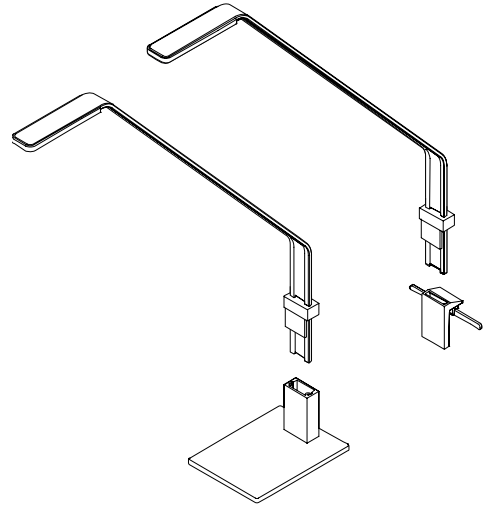

### Style Numbers:

- DSLEDER Rail-Mounted Extended LED Task Light
- DSLEDEF Freestanding Extended LED Task Light

### Size:

- DSLEDER W1½" x H13¼" x D23"
- DSLEDEF W4¼" x H13¼" x D23"

### Weight:

- Rail-Mounted Extended: 1 lbs.
- Freestanding Extended: 3 lbs.

- Color: Platinum, Arctic White or Black
- Construction: Steel base, aluminum arm
- Application: SOTO rail mounted, c:scape rail architecture or freestanding
- Warranty: 10 years
- Minimalistic design with simple lines
- Low energy consumption and reduced need for replacement bulbs
- Freestanding base is 4-1¼" wide and 6" deep
- Rail mount bracket may occupy the same Rail space as a SOTO shelf extending over the Shelf itself
- Lamp is a 4 watt LED
- Lamp is rated for average life of 50,000 hours
- U.L.-listed and C.U.L.-listed
- Black, 9' cord
- Mercury free