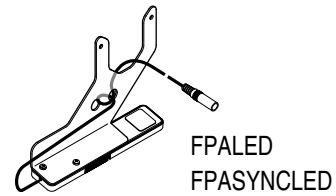

### Tools:

- 1 Attach FYI LED light to mounting bracket with screws provided.
- 2 Route power cord through mounting bracket as shown.
- 3 Remove lower two (2) acorn nuts.
- 4 Place FYI LED light assembly onto threaded studs and replace the acorn nuts.
- 5 Connect power cord.