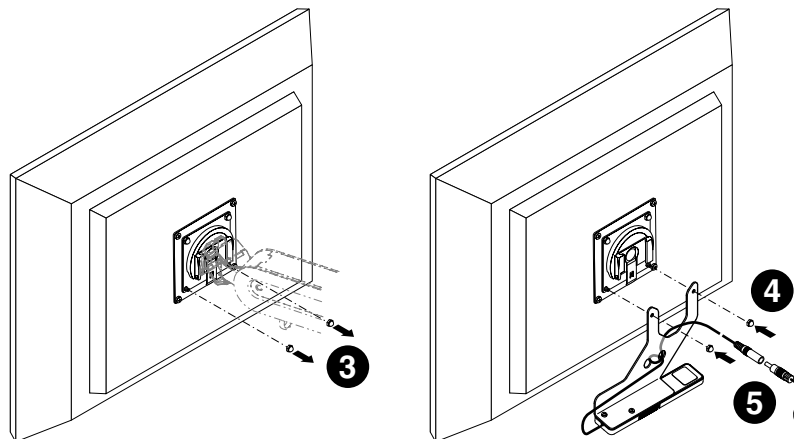

### Tools:

- 1 Attach FYI LED light to mounting bracket with screws provided.
- 2 Route power cord through mounting bracket as shown.
- 3 Remove lower two (2) acorn nuts.
- 4 Place FYI LED light assembly onto threaded studs and replace the acorn nuts.
- 5 Connect power cord.