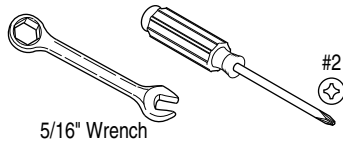

### Tools:

- 1 Attach FYI LED light to mounting bracket with screws provided.
- 2 Route power cord through mounting bracket as shown.
- 3 Remove lower two (2) acorn nuts.
- 4 Place FYI LED light assembly onto threaded studs and replace the acorn nuts.
- 5 Connect power cord.