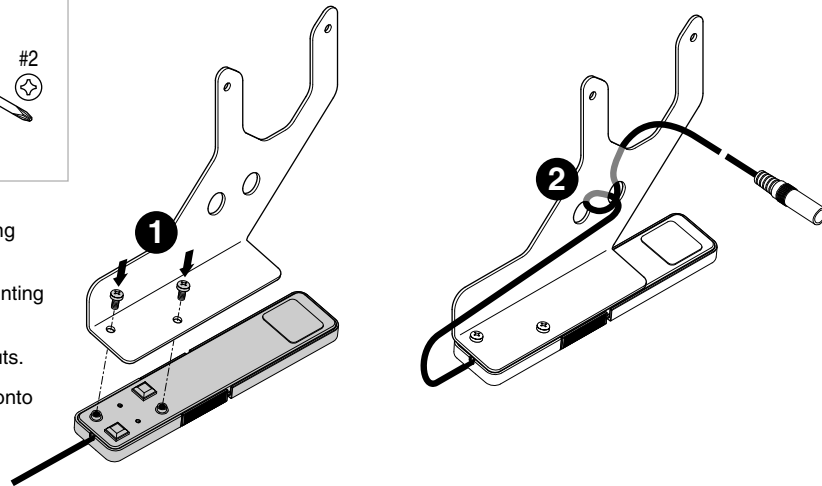

### Tools:

- 1 Attach FYI LED light to mounting bracket with screws provided.
- 2 Route power cord through mounting bracket as shown.
- 3 Remove lower two (2) acorn nuts.
- 4 Place FYI LED light assembly onto threaded studs and replace the acorn nuts.
- 5 Connect power cord.