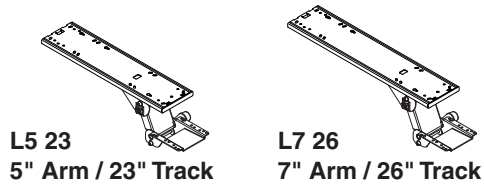

# Lift and Lock Mechanism

(See page 1 for Stella Mechanism)

For further information, please go to the Details website [details-worktools.com](http://details-worktools.com) or call 800.833.0411

P.O. Box 1967 / CD-5E Grand Rapids, MI 49501-1967