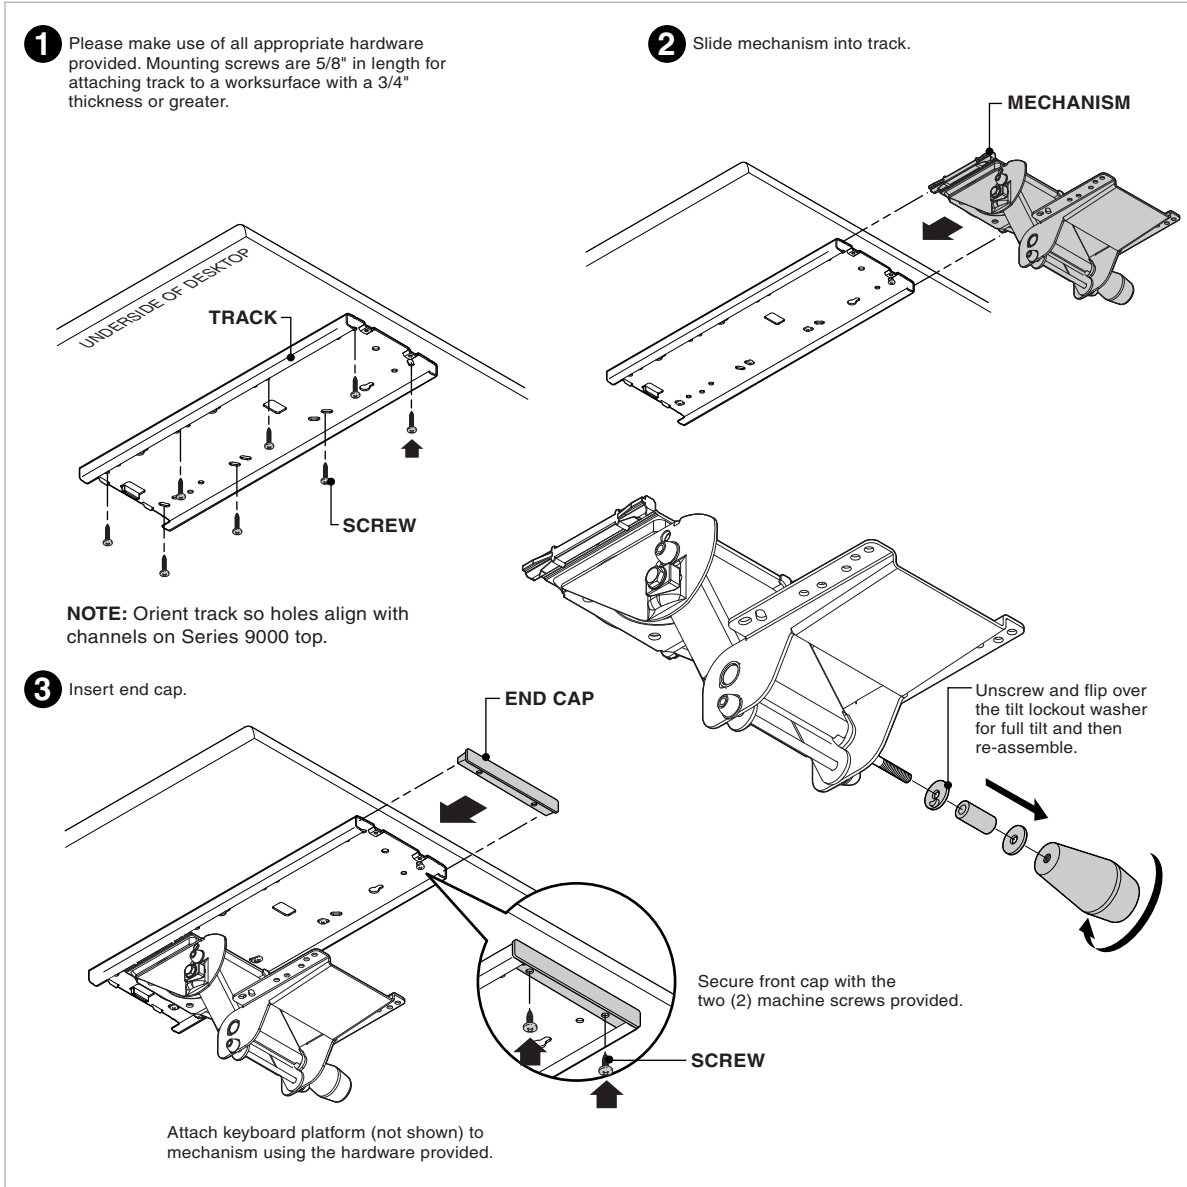

# Lift and Lock Mechanism

(See page 1 for Stella Mechanism)

For further information, please go to the Details website [details-worktools.com](http://details-worktools.com) or call 800.833.0411

P.O. Box 1967 / CD-5E Grand Rapids, MI 49501-1967