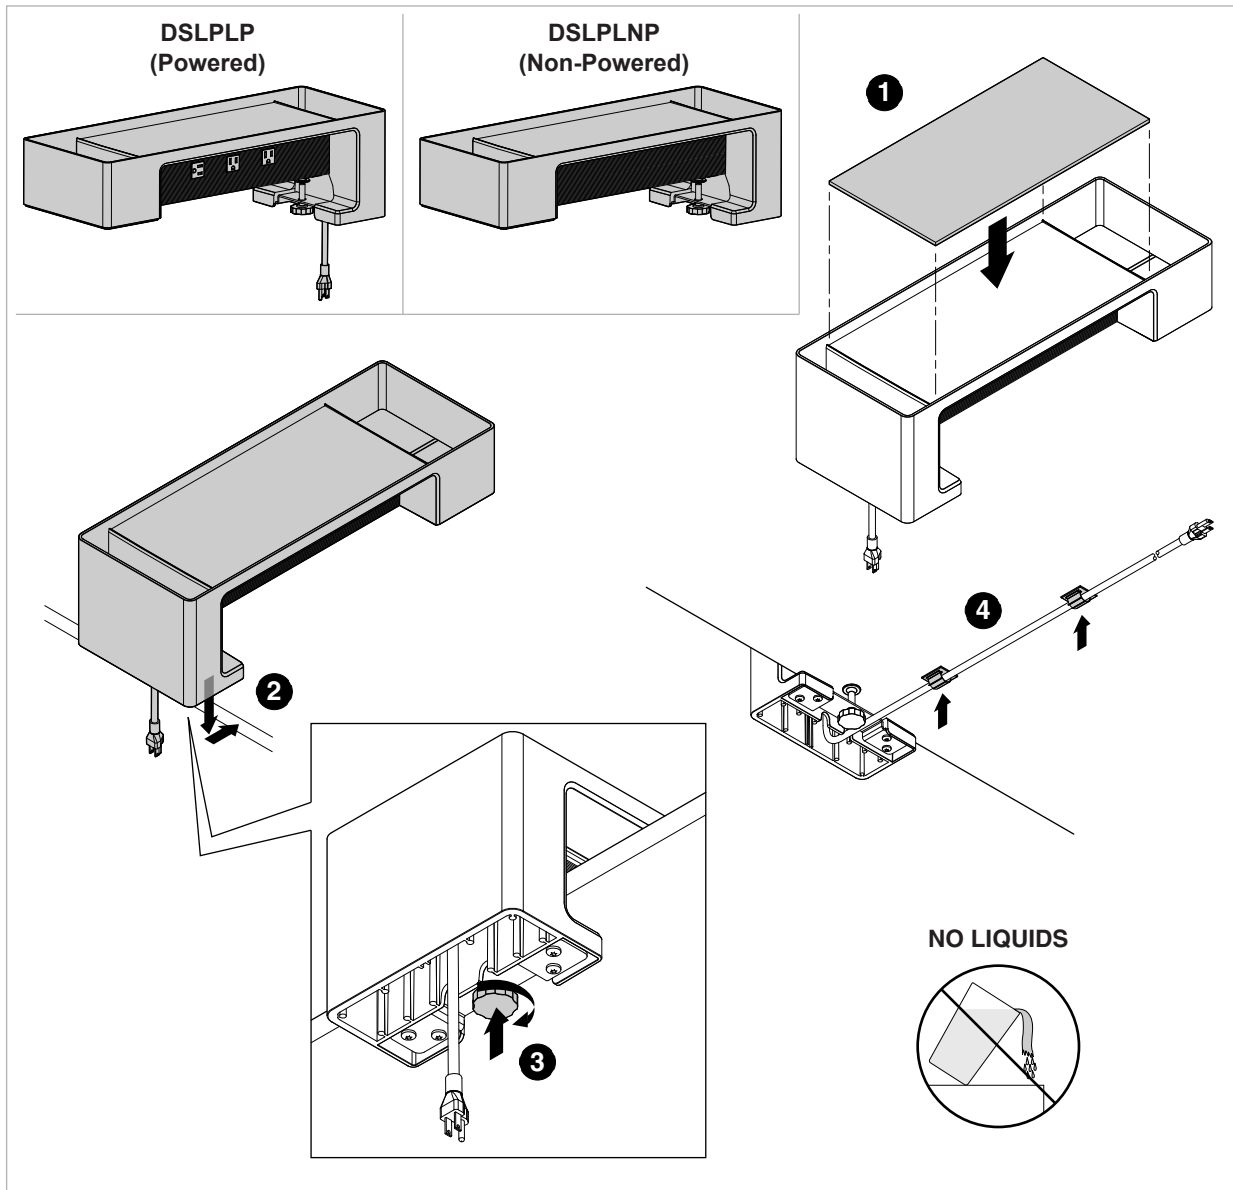

SOTO™ II Launch Pad

Installation Instructions 22030901 Rev C

For further information, please go to the Details website details-worktools.com or call 800.833.0411

P.O. Box 1967 / CD-5E Grand Rapids, MI 49501-1967