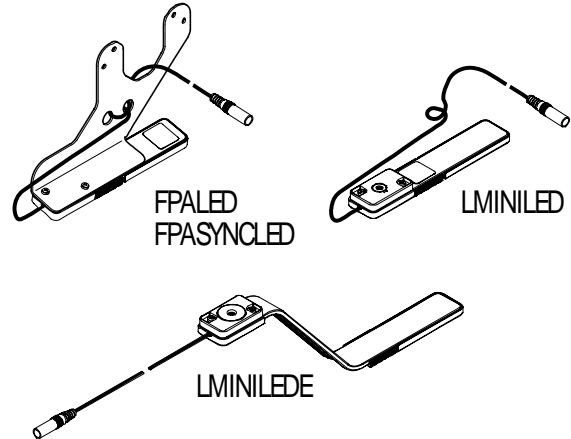

Mini SOTO™ LED Task Light

Customer Needs:

Task lighting to supplement the available light in the workspace. Ideal for illuminating dark areas beneath steel or wood storage elements

Product Features

Style Numbers:

- LMINILED – Universal Mount
- LMINILEDE – Universal Mount, Extended
- FPALED – FYI Mount
- FPASYNCED – Nurture Sync™ Mount

Sizes:

- LMINILED – 7"W x 5/8"H x 1-3/8"D
- LMINILEDE – 4-3/4"W x 12"H x 1-3/8"D
- FPALED – 2-1/2"W x 4-7/8"H x 7-3/4"D
- FPASYNCED – 2-1/2"W x 4-7/8"H x 7-3/4"D

Colors:

- LMINILED – Platinum with translucent lamp shroud
- LMINILEDE – Platinum with translucent lamp shroud
- FPALED – Platinum with translucent lamp shroud and black mounting bracket
- FPASYNCED – Platinum with translucent lamp shroud and black mounting bracket

Construction:

- LMINILED – Aluminum and plastic
- LMINILEDE – Aluminum and plastic
- FPALED – Aluminum and plastic with steel mounting bracket
- FPASYNCED – Aluminum and plastic with steel mounting bracket

- Warranty: 10 years
- 4 Watt LED lamp is rated for average life of 50,000 hours
- 9' long black power cord
- U.L. and C.U.L. listed
- LMINILED and LMINILEDE include magnet and screw mounting hardware
- Sliding on/off reed switch
- Lamp is mercury free
- Cord management clips included.
- Power required is 120V, .35 Amps max.

For further information, please go to the Details website details-worktools.com or call 800.833.0411

P.O. Box 1967 / CD-5E Grand Rapids, MI 49501-1967
©2010 Steelcase Inc. All rights reserved. 4/10