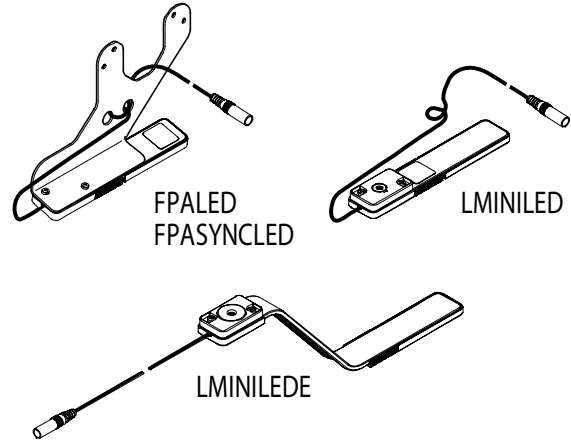

Mini SOTO™ LED Task Light

Customer Needs:

Task lighting to supplement the available light in the workspace. Ideal for illuminating dark areas beneath steel or wood storage elements

Product Features

Style Numbers:

- LMINILED – Universal Mount
- LMINILEDE – Universal Mount, Extended
- FPALED – FYI Mount
- FPASYNCED – Nurture Sync™ Mount

Sizes:

- LMINILED – 7"W x 5/8"H x 1-3/8"D
- LMINILEDE – 4-3/4"W x 12"H x 1-3/8"D
- FPALED – 2-1/2"W x 4-7/8"H x 7-3/4"D
- FPASYNCED – 2-1/2"W x 4-7/8"H x 7-3/4"D

Colors:

- LMINILED – Platinum with translucent lamp shroud
- LMINILEDE – Platinum with translucent lamp shroud
- FPALED – Platinum with translucent lamp shroud and black mounting bracket
- FPASYNCED – Platinum with translucent lamp shroud and black mounting bracket

Construction:

- LMINILED – Aluminum and plastic
- LMINILEDE – Aluminum and plastic
- FPALED – Aluminum and plastic with steel mounting bracket
- FPASYNCED – Aluminum and plastic with steel mounting bracket

- Warranty: 10 years
- 4 Watt LED lamp is rated for average life of 50,000 hours
- 9' long black power cord
- U.L. and C.U.L. listed
- LMINILED and LMINILEDE include magnet and screw mounting hardware
- Sliding on/off reed switch
- Lamp is mercury free
- Cord management clips included.

For further information, please go to the Details website details-worktools.com or call 800.833.0411

P.O. Box 1967 / CD-5E Grand Rapids, MI 49501-1967
©2010 Steelcase Inc. All rights reserved. 10/10