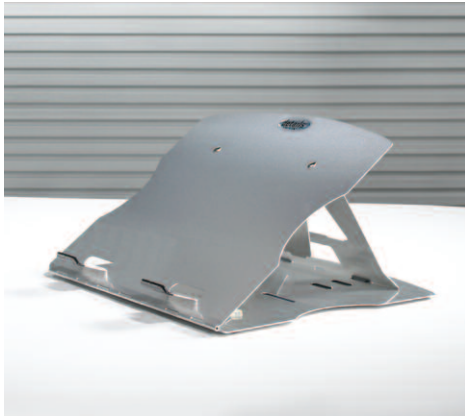

Mobile Collapsible Laptop Support

Thin, flexible, collapsible.

Introducing the Mobile Collapsible Laptop Support.

This is the latest edition of technology support tools from Details.

Not only does it allow the user to position the laptop screen at the appropriate ergonomic height in the office, it's thin profile allows it to travel when you do...providing ergonomic support when you aren't at your desk.

Mobile Collapsible Laptop Support. Thin, flexible, Collapsible.

It's ergonomic support no matter where work takes you.

A Steelcase Company

details

Mobile Collapsible Laptop Support

- Built-in 360° swivel base encourages information sharing
- Adjusts without tools to six viewing angles (20° to 45°)
- Height adjusts up to 7"
- Supports laptops up to 15 lbs.
- No assembly required
- Collapses to 1/2" to pack easily into many laptop bags
- Slot for managing power cord
- External keyboard and mouse recommended
- Warranty: 10 years
- Constructed of recyclable aluminum
- Aluminum helps heat dissipation
- Finish: Brushed Aluminum