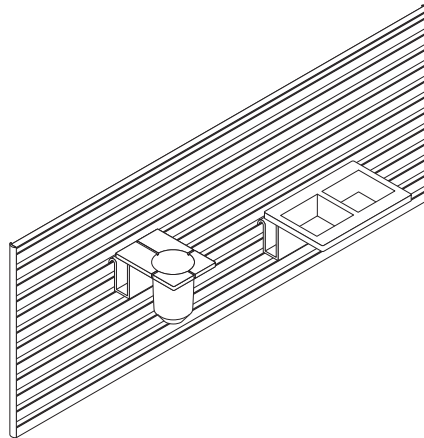

Installation Instructions

Pencil Cup
WPCS

Double Square Dish
WSQS

184742 Rev B

Page 1 of 1

Slatwall

SlatRail

For a better day at work.™