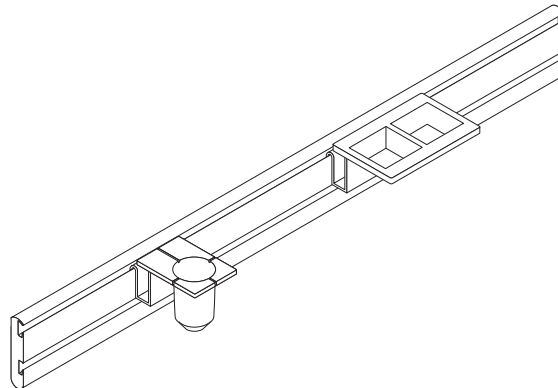

Installation Instructions

Pencil Cup
WPCS

Double Square Dish
WSQS

184742 Rev B

Page 1 of 1

Slatwall

SlatRail

For a better day at work.™