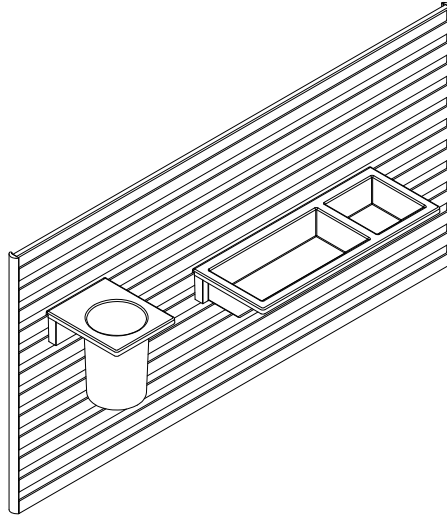

Pen/Pencil Cup and Organizational Worktools Double Square Dish

Installation Instructions 184742 Rev C

WPCS

WSQS

Slatwall

SlatRail

For further information, please go to the Details website details-worktools.com or call 800.833.0411