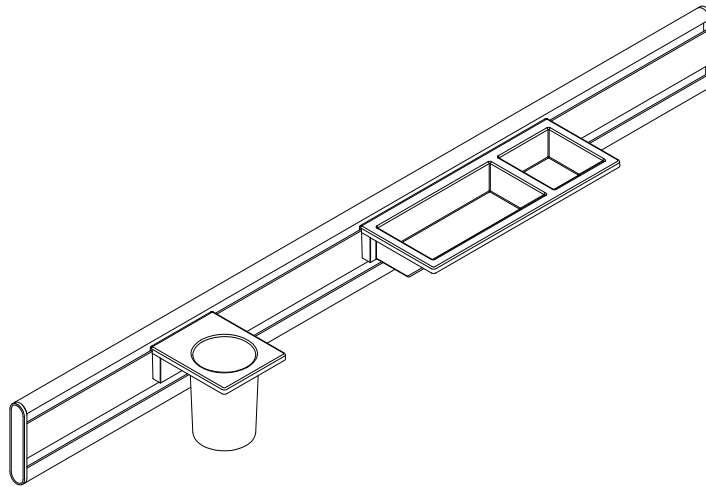

Pen/Pencil Cup and Organizational Worktools Double Square Dish

Installation Instructions 184742 Rev C

WPCS

WSQS

Slatwall

SlatRail

For further information, please go to the Details website details-worktools.com or call 800.833.0411