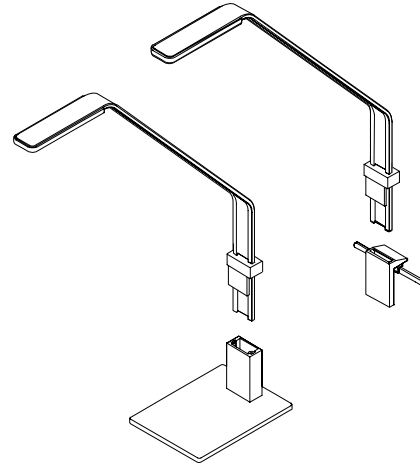

SOTO™ LED Task Lights

Customer Needs:

Task lighting to supplement the available light in a workspace.

Product Features

Style Numbers:

- DSLEDR Rail-Mounted LED Task Light
- DSLEDF Freestanding LED Task Light

Size:

- DSLEDR W1½" x H13½" x D13½"
- DSLEDF W4½" x H15" x D13½"

Weight:

- Rail-Mounted Extended: 1 lbs.
- Freestanding Extended: 3 lbs.

- Color: Platinum, Arctic White or Black
- Construction: Steel base, aluminum arm
- Application: SOTO rail mounted, c:scape rail architecture or freestanding
- Warranty: 10 years
- Minimalistic design with simple lines
- Low energy consumption and reduced need for replacement bulbs
- Freestanding base is 4-1¼" wide and 6" deep
- Lamp is a 4 watt LED
- Lamp is rated .35 Amps Max. (350mA)
- Lamp is rated for average life of 50,000 hours
- UL listed and cUL listed
- Black, 9' cord
- Mercury free