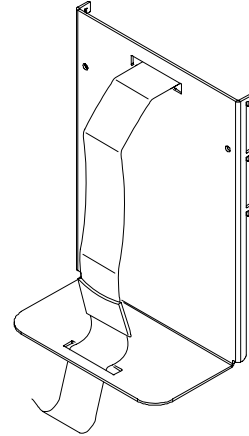

Small CPU Cradle

Customer Needs:

The small CPU Cradle offers a cost-effective way to protect your CPU from damage by securely holding it up off the floor, while taking advantage of vertical real estate.

Product Features

Style Numbers:

HCCPUS – Small CPU Cradle

- Size: W7 x H9.75 x D3.75
- Color: Pewter
- Construction: Powder-coated steel
- Application: Slatwall, SlatRail
- Warranty: 10 Years
- Maximum Weight Load: 20 lbs.
- Mounts CPU to Slatwall.
- Includes 48" long strap.
- Velcro strap holds CPU in place.
- Accommodates CPU's with a perimeter up to 44".