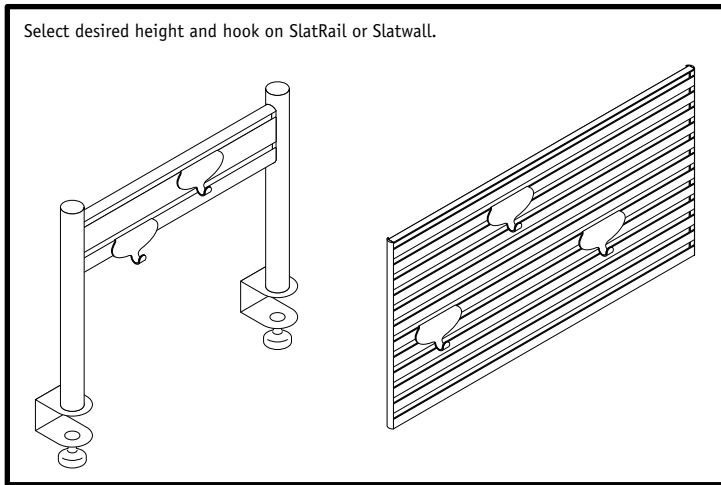

Installation Instructions

002758D Rev A

Utility Hook
WHOOK

For a better day at work.™

details®

A STEELCASE COMPANY

www.details-worktools.com
P.O. Box 1967 Grand Rapids, MI 49501-1967
All rights reserved. Printed in U.S.A. 1/05