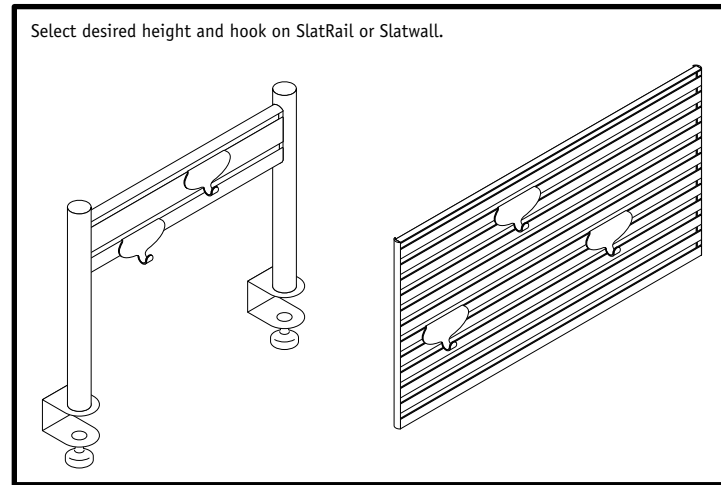

Installation Instructions

002758D Rev A

Utility Hook
WHOOK

For a better day at work.™

details®

A STEELCASE COMPANY

www.details-worktools.com
P.O. Box 1967 Grand Rapids, MI 49501-1967
All rights reserved. Printed in U.S.A. 1/05