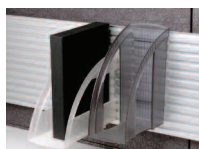

Binder Holder